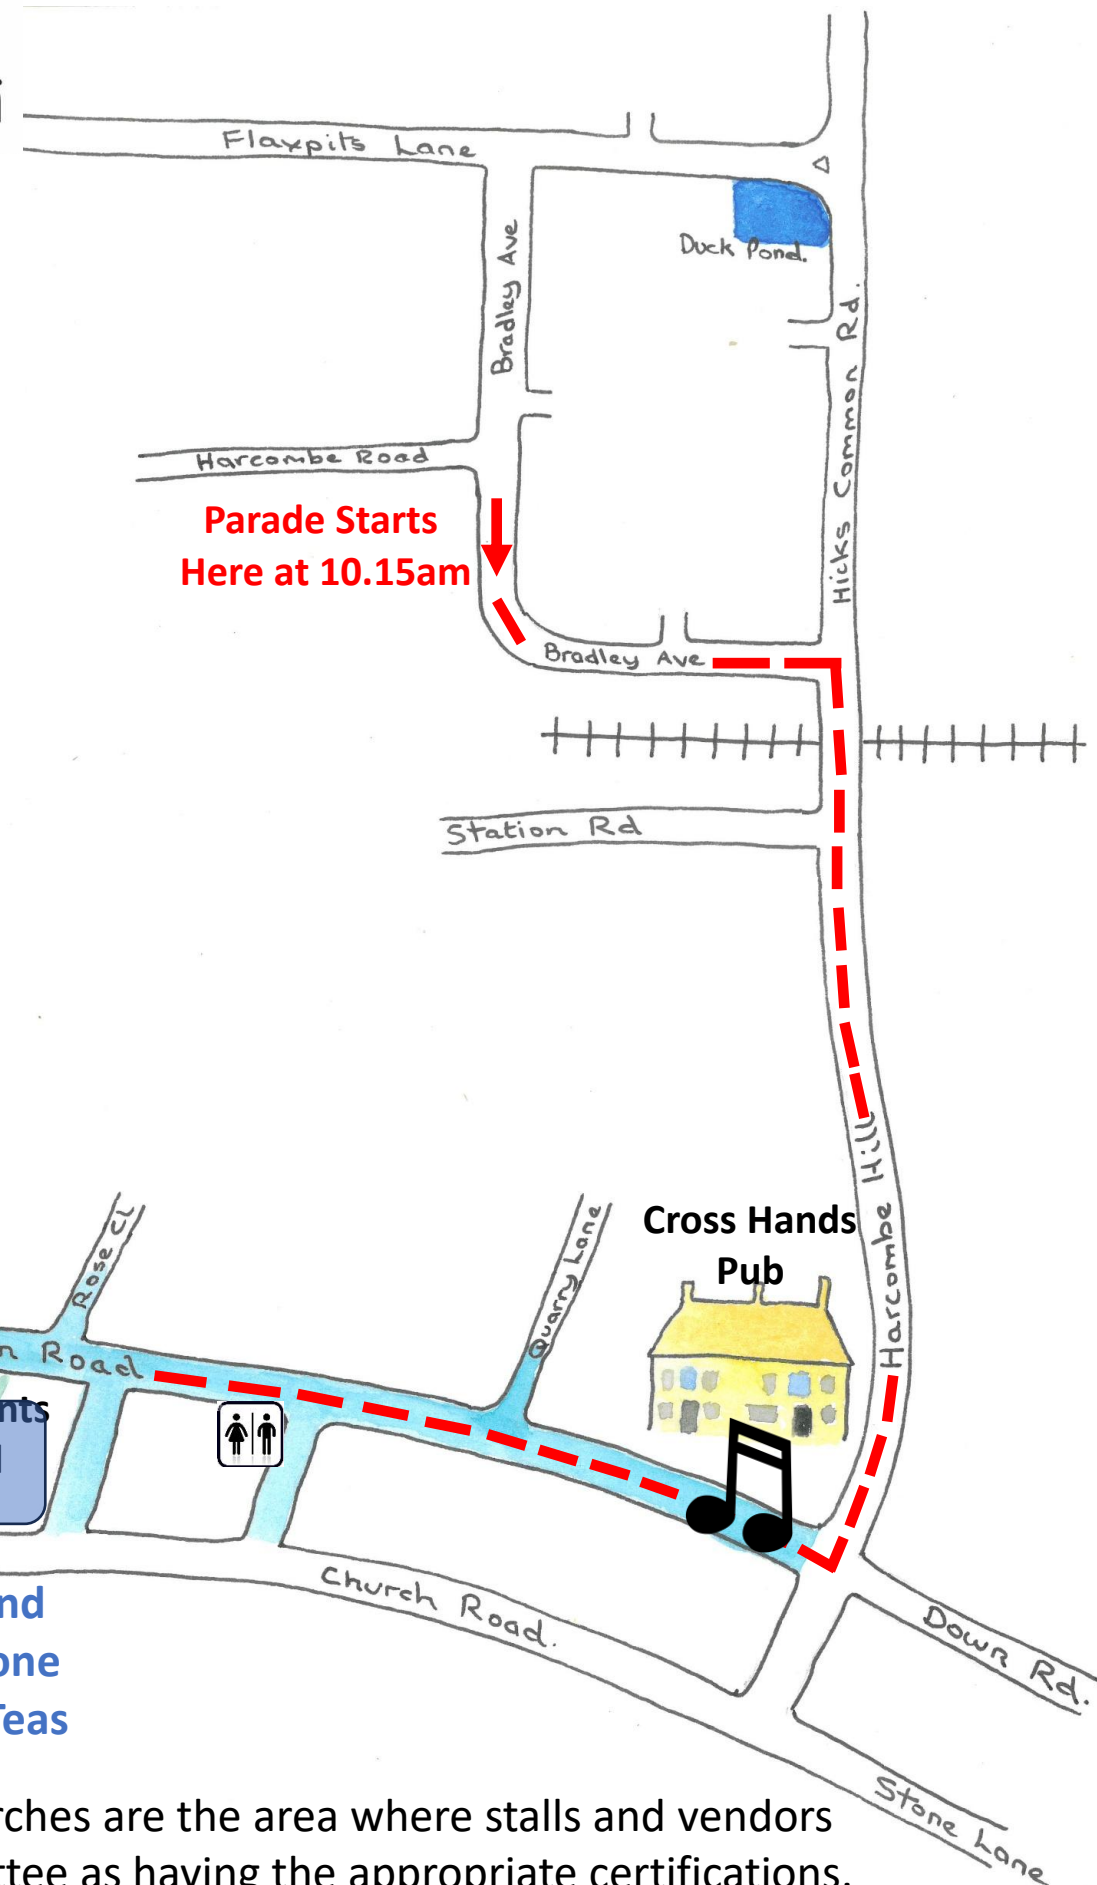

Monday 4th May
Raising money for:

GREAT WESTERN
Air Ambulance Charity

Winterbourne
Academy
Closes 6pm

The roads and paths highlighted in blue + both Churches are the area where stalls and vendors are authorised and approved by the Carnival Committee as having the appropriate certifications.